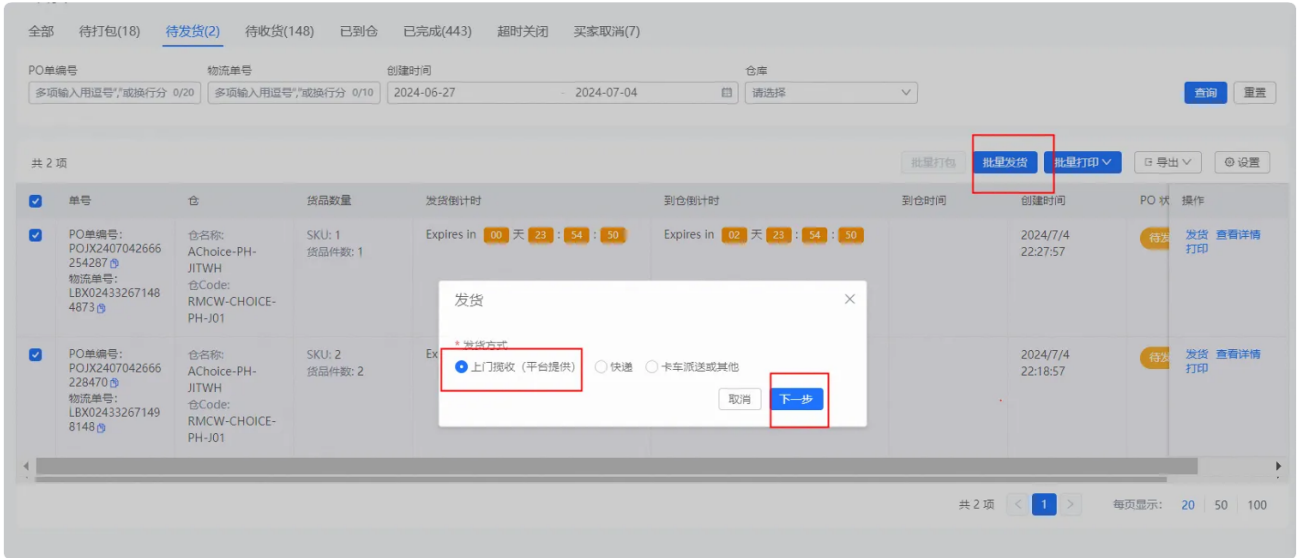

# Lazada -PO

PO 1 PH PO 2 3

- PO
- Lazada

# PO

- 
- PO
- 

点击上门揽收之后，系统会弹窗需要填写的信息，请根据下图提示填写，并提交揽收单。

**注意：不强制要求商家打包成大包，如打包成大包则需要填写和实际箱数一致的数量，如没有大包成**  
**大包，则随意填写箱数即可，打包成了大包最好打印并粘贴揽收面单在大包裹的外面。Attention: It is**  
**not mandatory for merchants to pack them into large packages. If they pack them into large**  
**packages, they need to fill in the same quantity as the actual number of boxes. If there is no**  
**large package, they can fill in the number of boxes freely. If they pack them into large**  
**packages, it is best to print and paste the collection label on the outside of the large package.**