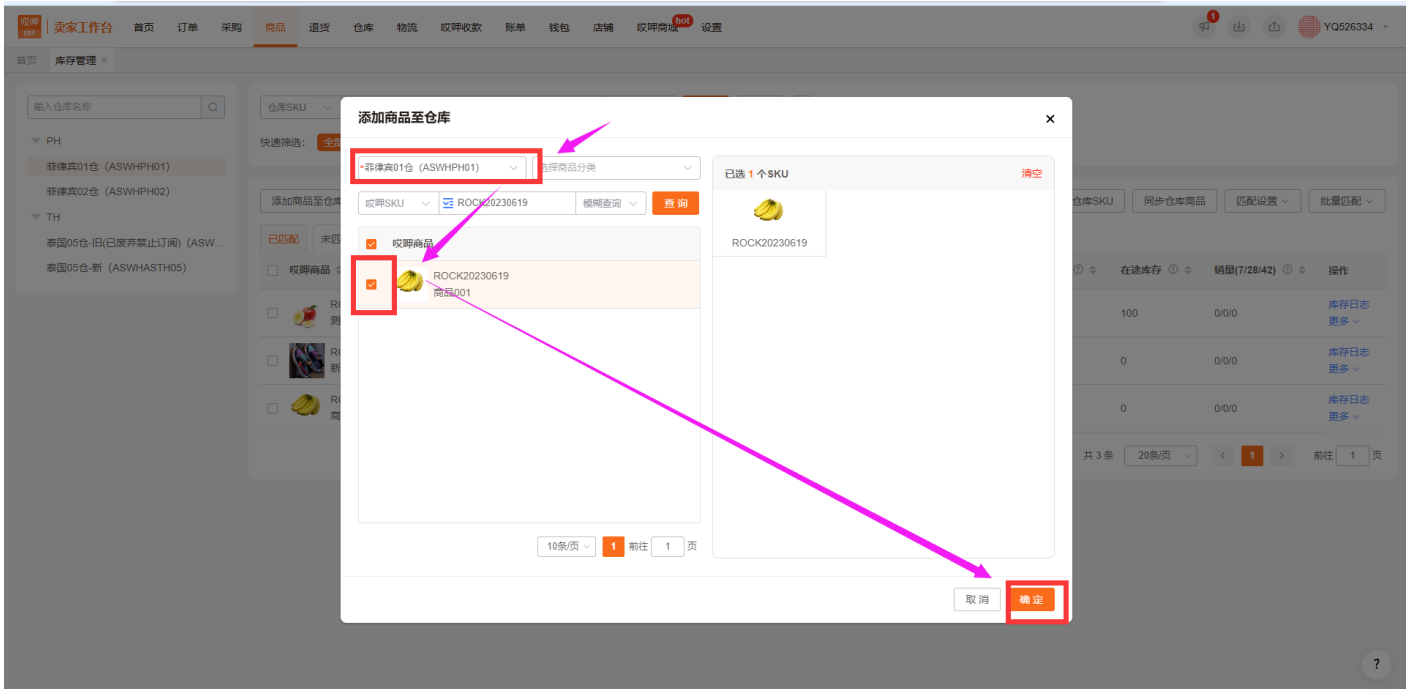

SKU SKU

1. SKU SKU SKU SKU 5*3CM

2. SKU

3. - <https://edu.asiaecs.com/books/erp/page/asiaecs-sku>

SeaDocker SKU

The screenshot shows the ERP system interface with the following elements:

- Top navigation bar: 卖家工作台, 首页, 订单, 商品, 退货, 仓库, 物流, 哎呀收款, 账单, 钱包, 店铺, 哎呀商城, 设置.
- Left sidebar: 商品分类 (System Classification, Custom Classification), Root Category (Unsorted, Kitchen & Dining, Sports & Outdoors, Pet Supplies, Small Appliances, Property, Mother & Baby, Digital Utilities, Women's Shoes and Clothing, Media, Music & Books, Tools & Home Improvement, Computers & Laptops, Bags and Travel, Free Sample (Flexi Combo), Monitors & Printers).
- Main content area: 在线商品库, 哎呀商品库, 商品匹配, 库存管理, 选择销售方式, 选择商品状态, 选择匹配状态, 编辑商品, 同步在线商品, 添加商品, 导入.
- Table: 单个SKU, 组合SKU, 哎呀商品, 类型, 店铺商品, 库存, 采购参考价, 规格, 商品状态, 操作.

SKU

SeaDocker SKU

SKU

- SKU- SKU SKU

SKU

- - - SKU

#2

Rock 29 2024 06:12:37