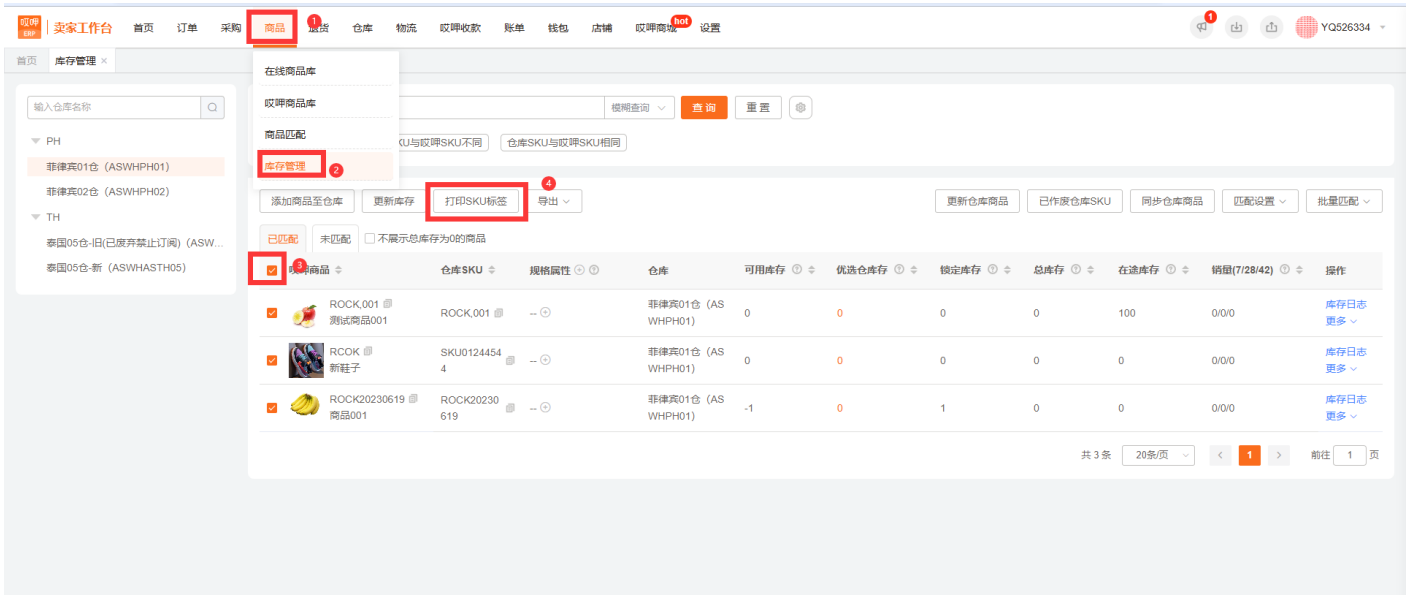

SKU SKU

1. SKU SKU SKU SKU 5*3CM

2. SKU

3. - <https://edu.asiaecs.com/books/erp/page/asiaecs-sku>

SeaDocker SKU

The screenshot shows the ERP system interface with the following elements:

- Top navigation bar: 卖家工作台, 首页, 订单, 商品, 退货, 仓库, 物流, 哎呀收款, 账单, 钱包, 店铺, 哎呀商城, 设置.
- Left sidebar: 商品分类 (System Classification, Custom Classification), Root Category (Unsorted, Kitchen & Dining, Sports & Outdoors, Pet Supplies, Small Appliances, Property, Mother & Baby, Digital Utilities, Women's Shoes and Clothing, Media, Music & Books, Tools & Home Improvement, Computers & Laptops, Bags and Travel, Free Sample (Flexi Combo), Monitors & Printers).
- Main content area: 在线商品库, 哎呀商品库, 商品匹配, 库存管理, 选择销售方式, 选择商品状态, 选择匹配状态, 编辑商品, 同步在线商品, 添加商品, 导入.
- Table: 单个SKU, 组合SKU, 哎呀商品, 类型, 店铺商品, 库存, 采购参考价, 规格, 商品状态, 操作.

SKU

SeaDocker SKU

SKU

- SKU- SKU SKU

SKU

- - - SKU

#2

Rock 29 2024 06:12:37