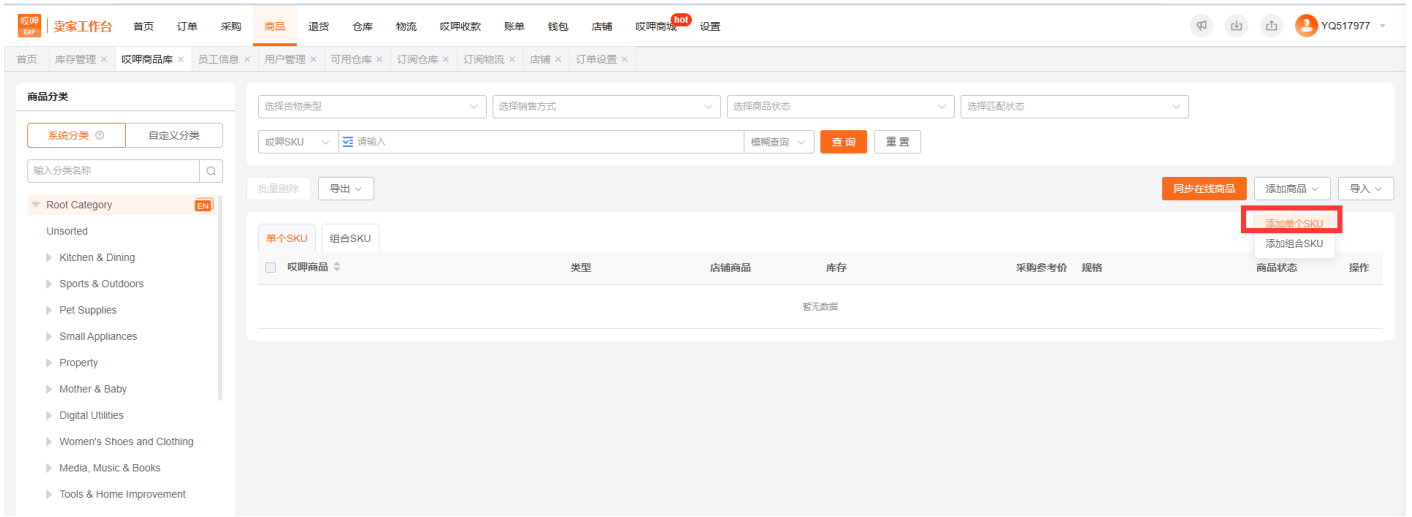

SKU SKU

1. SKU SKU SKU SKU 5*3CM

2. SKU

3. - <https://edu.asiaecs.com/books/erp/page/asiaecs-sku>

SeaDocker SKU

The screenshot shows the ERP system interface with the following elements:

- Top navigation bar: 卖家工作台, 首页, 订单, 商品, 退货, 仓库, 物流, 哎呀收款, 账单, 钱包, 店铺, 哎呀商城, 设置.
- Left sidebar: 商品分类 (System Classification, Custom Classification), Root Category (Unsorted, Kitchen & Dining, Sports & Outdoors, Pet Supplies, Small Appliances, Property, Mother & Baby, Digital Utilities, Women's Shoes and Clothing, Media, Music & Books, Tools & Home Improvement, Computers & Laptops, Bags and Travel, Free Sample (Flexi Combo), Monitors & Printers).
- Main content area: 在线商品库, 哎呀商品库, 商品匹配, 库存管理, 选择销售方式, 选择商品状态, 选择匹配状态, 编辑商品, 同步在线商品, 添加商品, 导入.
- Table: 单个SKU, 组合SKU, 哎呀商品, 类型, 店铺商品, 库存, 采购参考价, 规格, 商品状态, 操作.