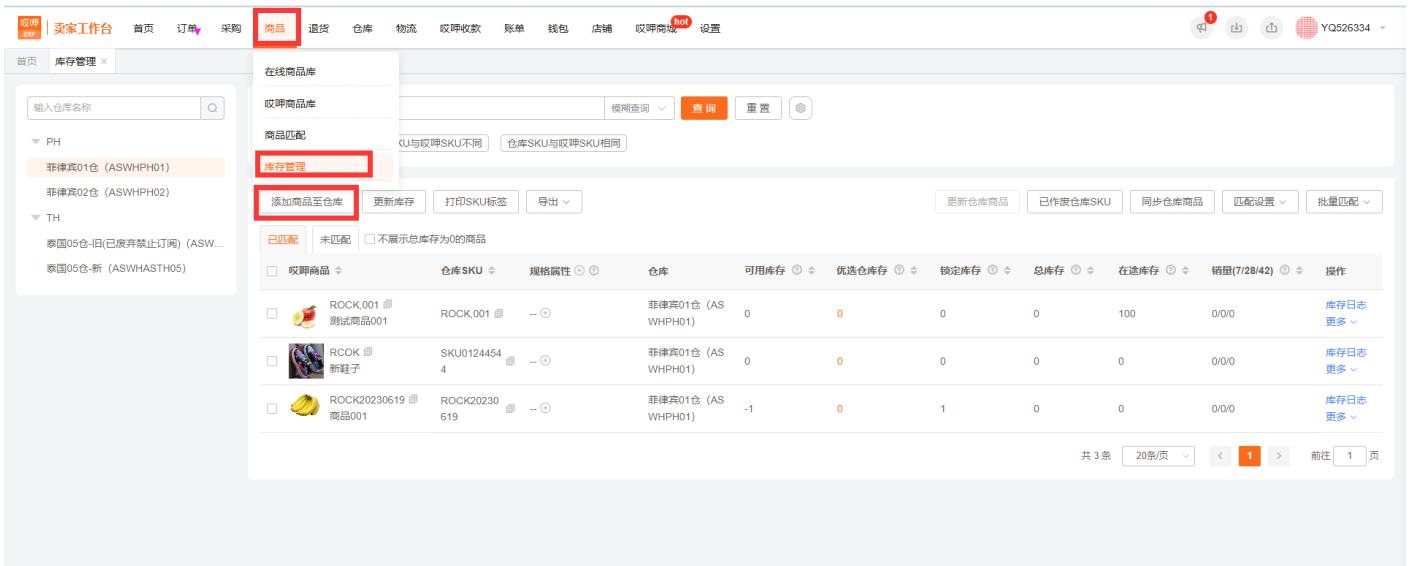

- SKU- SKU SKU

SKU

- - - SKU