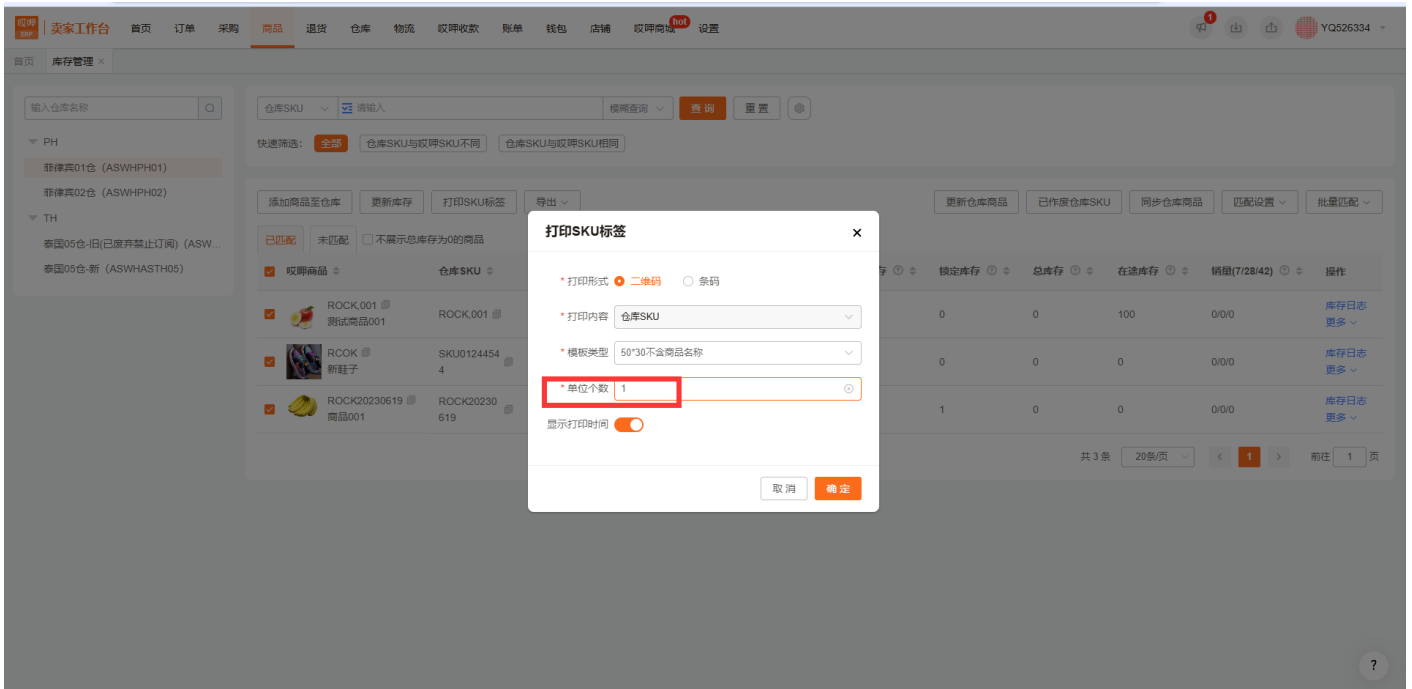

SKU SKU

1. SKU SKU SKU SKU 5*3CM

2. SKU

3. - <https://edu.asiaecs.com/books/erp/page/asiaecs-sku>

SeaDocker SKU

The screenshot shows the ERP system interface with the following elements:

- Top navigation bar: 卖家工作台, 首页, 订单, 商品, 退货, 仓库, 物流, 哎呀收款, 账单, 钱包, 店铺, 哎呀商城, 设置.
- Left sidebar: 商品分类 (System Classification, Custom Classification), Root Category (Unsorted, Kitchen & Dining, Sports & Outdoors, Pet Supplies, Small Appliances, Property, Mother & Baby, Digital Utilities, Women's Shoes and Clothing, Media, Music & Books, Tools & Home Improvement, Computers & Laptops, Bags and Travel, Free Sample (Flexi Combo), Monitors & Printers).
- Main content area: 在线商品库, 哎呀商品库, 商品匹配, 库存管理, 选择销售方式, 选择商品状态, 选择匹配状态, 编辑商品, 同步在线商品, 添加商品, 导入.
- Table: 单个SKU, 组合SKU, 哎呀商品, 类型, 店铺商品, 库存, 采购参考价, 规格, 商品状态, 操作.

SKU

SeaDocker SKU

SKU

- SKU- SKU SKU

SKU

- - - SKU

#2

Rock 29 2024 06:12:37